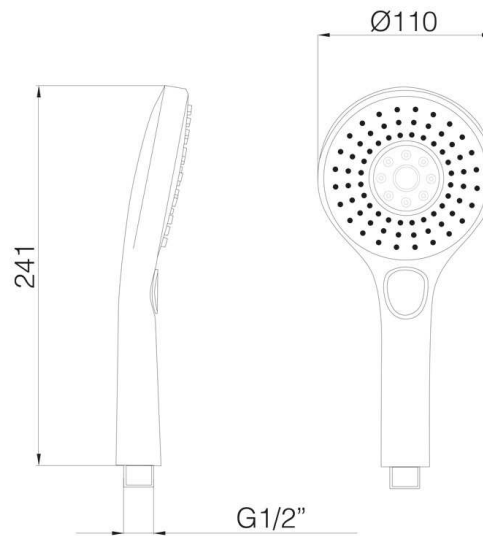

DC505

ABS shower 3 jets Ø 110 with anti-limestone system.

CONSTRUCTION SPECIFICATIONS

- ABS shower, three button jets, chrome with gray background and chrome handle

DIMENSIONAL SPECIFICATIONS

WE RECOMMEND CARRYING OUT MAINTENANCE ON NOZZLES AND CHROME PARTS USING A SOFT CLOTH DAMPENED WITH A LITTLE WATER. DO NOT USE ABRASIVES OR ANTI-LIMESCALE DETERGENTS.

PRODUCTION RANGE

Art.	Code	Finishing
DC505	4180332	chrome