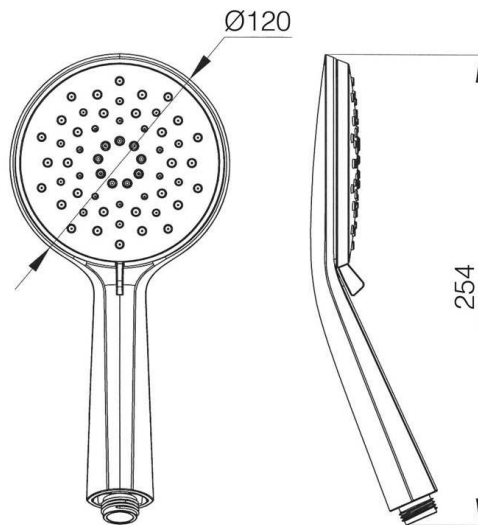

## DC504

**ABS shower 3 jets Ø 120 with anti-limestone system.**

### CONSTRUCTION SPECIFICATIONS

- ABS shower, three lever jets, chrome with gray background and chrome handle

### DIMENSIONAL SPECIFICATIONS

WE RECOMMEND CARRYING OUT MAINTENANCE ON NOZZLES AND CHROME PARTS USING A SOFT CLOTH DAMPENED WITH A LITTLE WATER. DO NOT USE ABRASIVES OR ANTI-LIMESCALE DETERGENTS.

### PRODUCTION RANGE

Art.	Code	Finishing
DC504	4180331	chrome